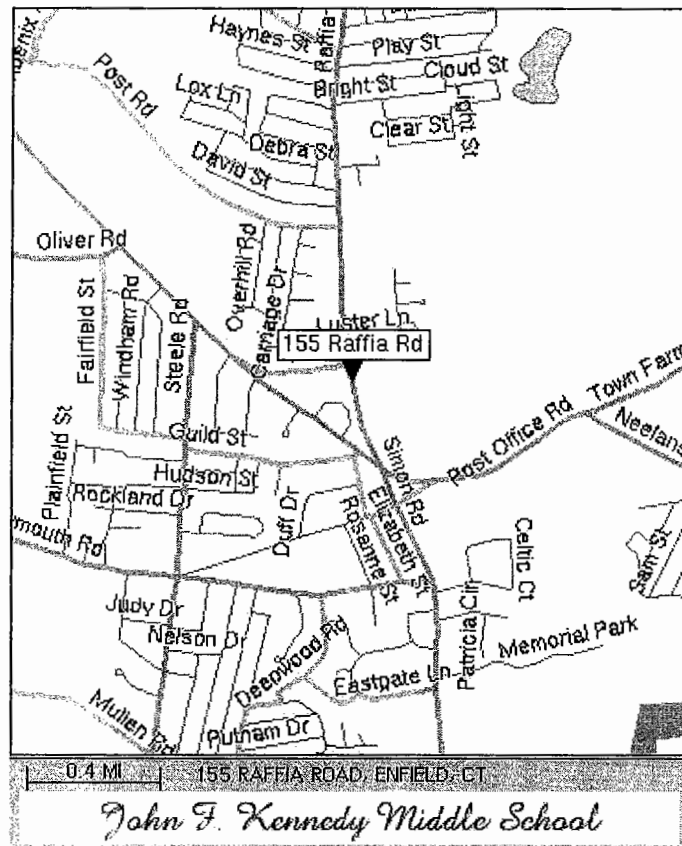

**Shaker Road Fields:** Take Exit 48 off of I-91 and turn East onto Elm Street (toward the Mall). Stay on Elm (past ACC) and when the road forks – Bear Left. This is Shaker Road – Stay on Shaker for another three lights. Shaker Road Complex is on your Right ¾ of a mile past the third light.

**From Springfield and North:** Take Exit 47E (stay in right lane), bear right at light onto Phoenix Ave. At traffic light, take a left onto South Rd. At second traffic light, take a right onto Raffia Road. JFK is 1.5 miles on the left.

**From Suffield and West:** Take 190 East toward Somers. Bear right onto Phoenix Ave. At traffic light, turn left onto South Rd. At the second light, turn right onto Raffia Rd. J.F.K. is 1.5 miles on the left.

**From Somers and East:** Take 190 West, left on South Rd., left on Raffia Rd. J.F.K. is 1.5 miles on the left.